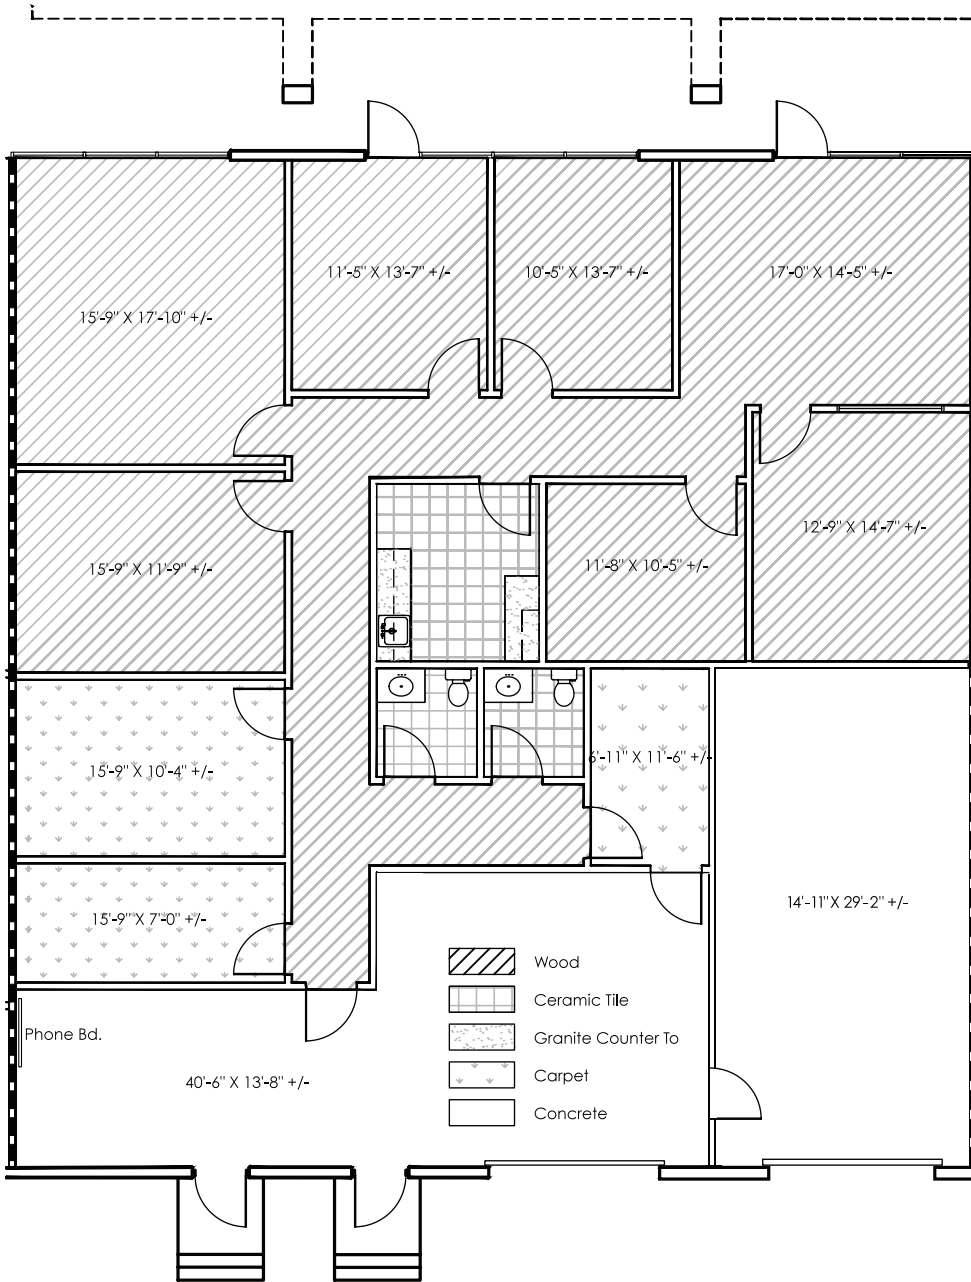

AIRPORT PLAZA

4500 RATLIFF LANE • ADDISON, TEXAS 75001

SUITE 113

3,385 SF

75% air conditioned

Class A finishes

Built-in desks and credenzas

KEY PLAN