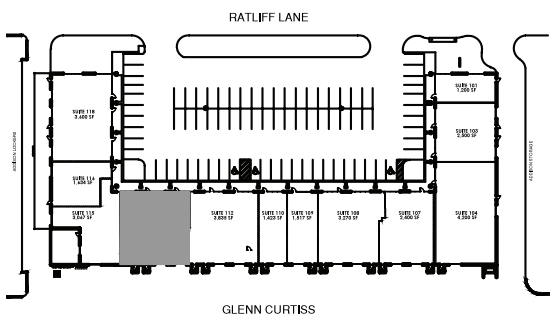

AIRPORT PLAZA

4500 RATLIFF LANE • ADDISON, TEXAS 75001

SUITE 113

3,385 SF

75% air conditioned

Class A finishes

Built-in desks and credenzas

KEY PLAN